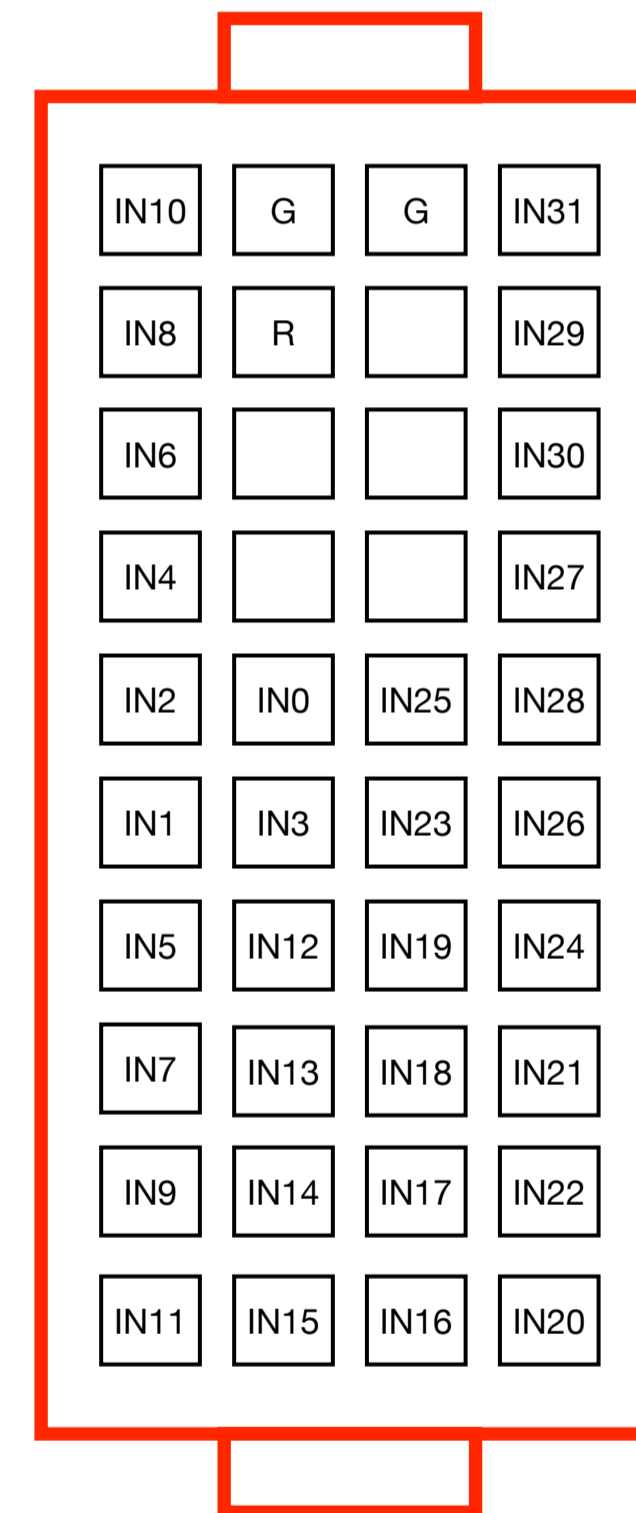

# KONTEK

## Acute 32 Pinout

Aug 1, 2022

CH 1 - 32

X3R32 | X3R64

Help Desk