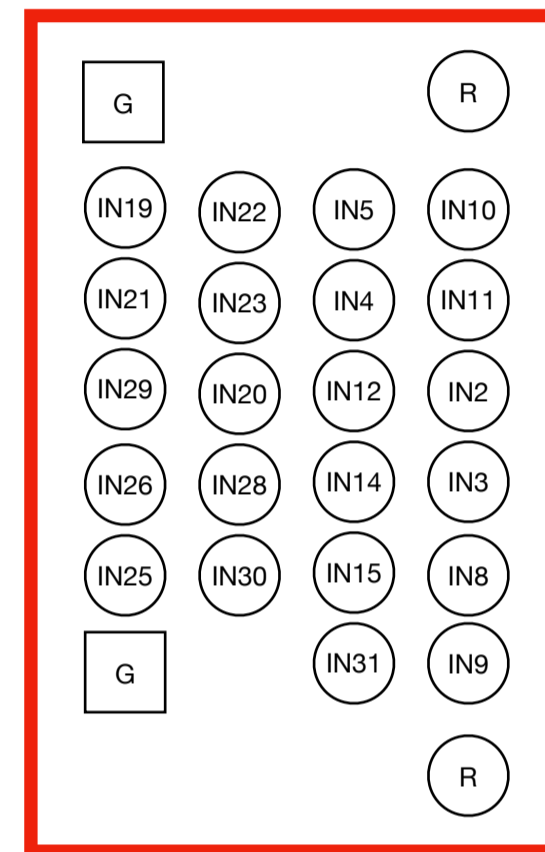

X3SR32

X3SR32

Help Desk

Installed View